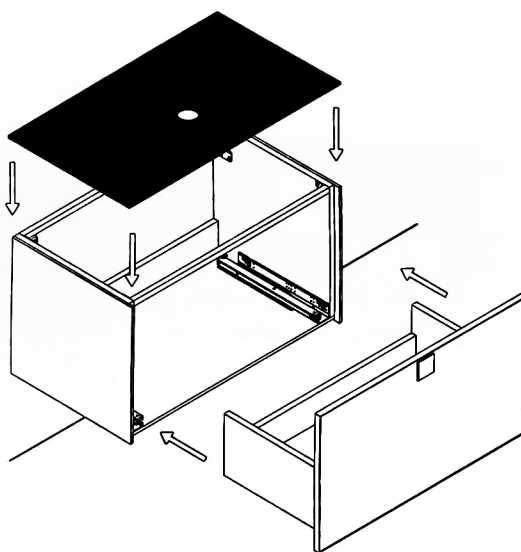

LUCENT

Model: Lucent Single

Category: Vanity

Material: Wood + Crystal

Dimensions: 32"(L) x 19"(W) x 18.1"(H)

Description: Luxury crystal bathroom vanity in bronze finish

*Numbers are in inches

SCHEDA MONTAGGIO ASSEMBLY INSTRUCTIONS

Prastra per fissaggio a parete
Wall-mounting plate

Stop per fissaggio a parete
Plug for wall-mounting plate

①

Smontaggio Cassetto premendo leve di sgancio
Disassemble drawer by pressing release clips

②

Fissaggio piastre a parete
Plate fixing on wall

③

Ancoraggio e registrazione della consolle
Unit anchoring and adjustment

④

installazione del piano ed inserimento
del cassetto su guida
Top board fixing on frame and drawer onto rails