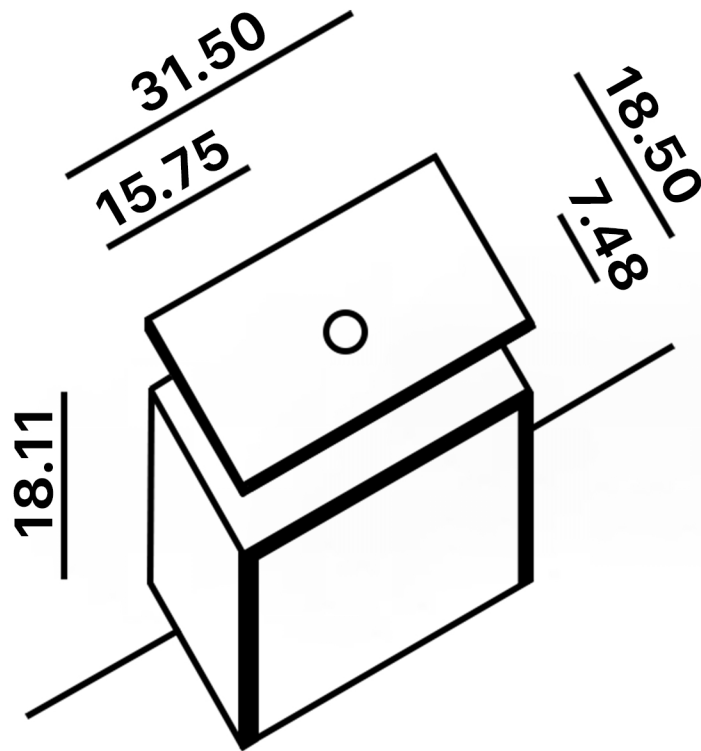

LUCENT

Model: Lucent Single

Category: Vanity

Material: Wood + Crystal

Dimensions: 32"(L) x 19"(W) x 18.1"(H)

Description: Luxury crystal bathroom vanity in bronze finish

*Numbers are in inches

SCHEDA MONTAGGIO ASSEMBLY INSTRUCTIONS