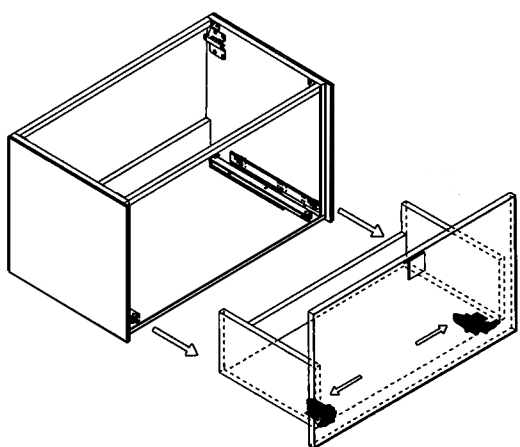

LUCENT

Model: Lucent Single

Category: Vanity

Material: Wood + Crystal

Dimensions: 32"(L) x 19"(W) x 18.1"(H)

Description: Luxury crystal bathroom vanity in bronze finish

*Numbers are in inches

SCHEDA MONTAGGIO ASSEMBLY INSTRUCTIONS

Prastra per fissaggio a parete
Wall-mounting plate

Stop per fissaggio a parete
Plug for wall-mounting plate

①

Smontaggio Cassetto premendo leve di sgancio
Disassemble drawer by pressing release clips

②

Fissaggio piastre a parete
Plate fixing on wall