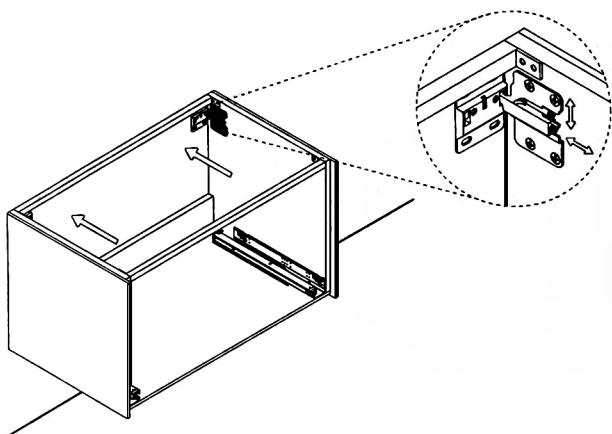

LUCENT

Model: Lucent Single

Category: Vanity

Material: Wood + Crystal

Dimensions: 32"(L) x 19"(W) x 18.1"(H)

Description: Luxury crystal bathroom vanity in bronze finish

*Numbers are in inches

SCHEDA MONTAGGIO ASSEMBLY INSTRUCTIONS

Prastra per fissaggio a parete
Wall-mounting plate

Stop per fissaggio a parete
Plug for wall-mounting plate

①

Smontaggio Cassetto premendo leve di sgancio
Disassemble drawer by pressing release clips

②

Fissaggio piastre a parete
Plate fixing on wall

③

Ancoraggio e registrazione della consolle
Unit anchoring and adjustment

④

installazione del piano ed inserimento
del cassetto su guida
Top board fixing on frame and drawer onto rails