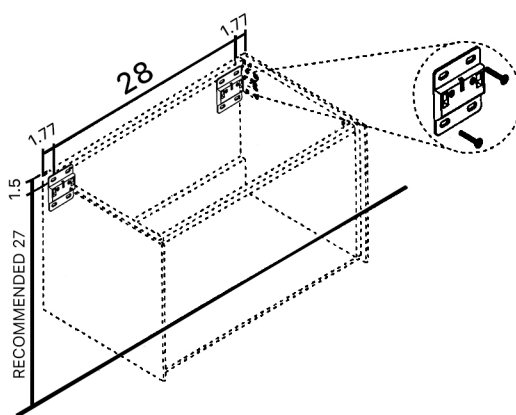

LUCENT

Model: Lucent Single

Category: Vanity

Material: Wood + Crystal

Dimensions: 32"(L) x 19"(W) x 18.1"(H)

Description: Luxury crystal bathroom vanity in bronze finish

*Numbers are in inches

SCHEDA MONTAGGIO ASSEMBLY INSTRUCTIONS

Prastra per fissaggio a parete
Wall-mounting plate

Stop per fissaggio a parete
Plug for wall-mounting plate

①

Smontaggio Cassetto premendo leve di sgancio
Disassemble drawer by pressing release clips

②

Fissaggio piastre a parete
Plate fixing on wall

③

Ancoraggio e registrazione della consolle
Unit anchoring and adjustment

④

installazione del piano ed inserimento
del cassetto su guida
Top board fixing on frame and drawer onto rails